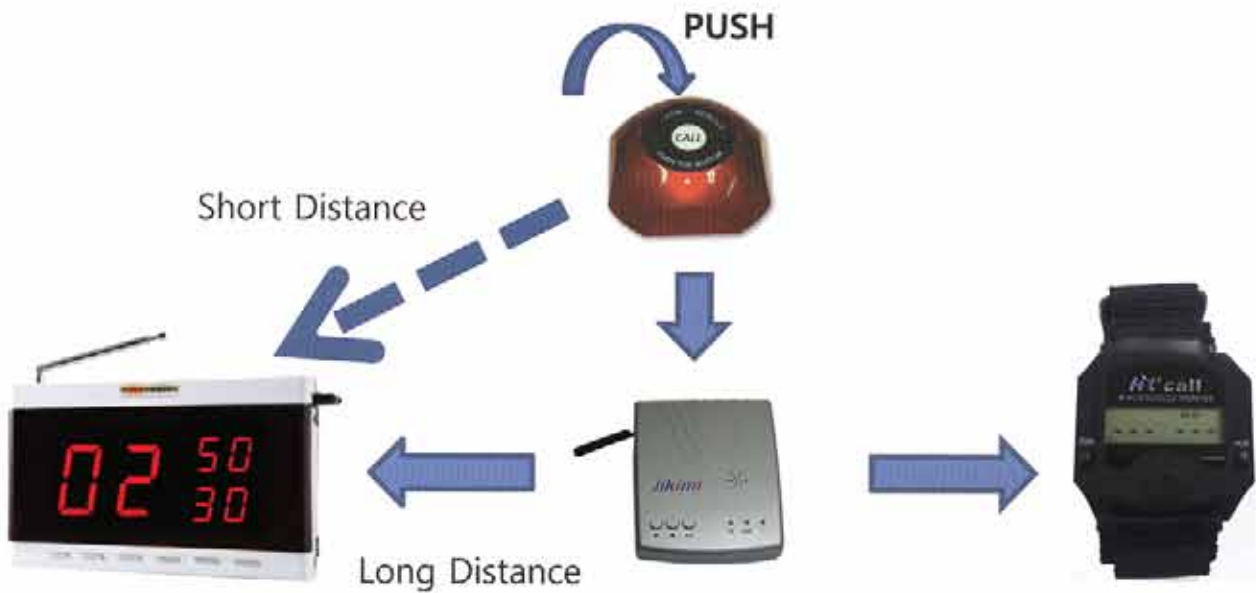

ISO 9001 - 2008

Wireless Paging System

Transmitter

Repeater

Receiver

Features: Receiver

- Type : Watch Type (Wrist Watch type)
- Receiver : LCD panel
- Pager screen : shows 2 signals of 3 digit ex(123 456)
- Frequency : 433.92MHz
- Receive Distance : 50~80 Meter (based Inside)
- Showing receive method : Alarm, Vibration
- Watch function : real time watch, Showing clerk's working time
- Lighting: LED back light in the dark place
- Battery : Rechargeable Li Polymer (protect circuit inside)

Transmitter

- Resonate method : SAW Resonator
- Modulation method : ASK
- Frequency: 433.92MHz
- Transmit distance: 50~80 Meter (based inside)
- SIZE : 59 x 59 x 25 mm
- Battery lifetime : 1~1.5 years
- one 4 millions of entanglement rate by using digital method

How does the paging system works?

Other Products

- * Model No. : HCM1000A (White)
- * LED Display (Wall hanging type)
- * 250 x 145 x 42 mm
- * Display one signal

- * Model No. : HCM1300A (Black)
- * LED Display (Wall hanging type)
- * 250 x 145 x 42 mm
- * Display three signals

- * Model No. : HCM600
- * Handy Terminal
- * 200 x 107 x 50 mm
- * When order is ready in kitchen
- * When manager want to call a server